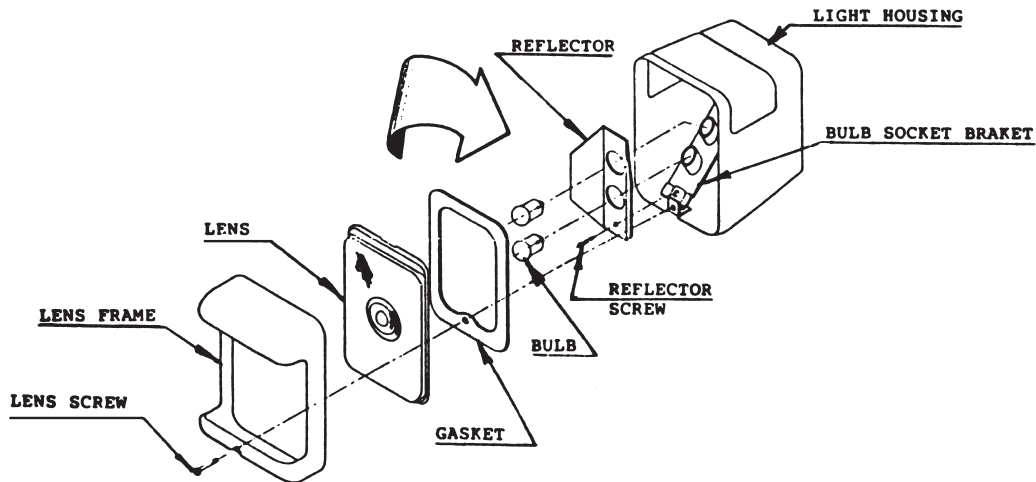

ROCK VALLEY

ANTIQUUE AUTO PARTS, INC.

TAILLIGHT REFLECTOR

Brighten Up Your Taillights

Part No.
134-4090-SR

Year
1938-40
Ford

Taillight Reflector—Polished Stainless Steel.
This will brighten up dim lights.

1937-38 Chevrolet—Taillight Reflector

Part No.
434-4090-SR

Year
1937-38
Chevrolet

Passenger, 40-54 Pickup

CALL FOR CURRENT PRICING